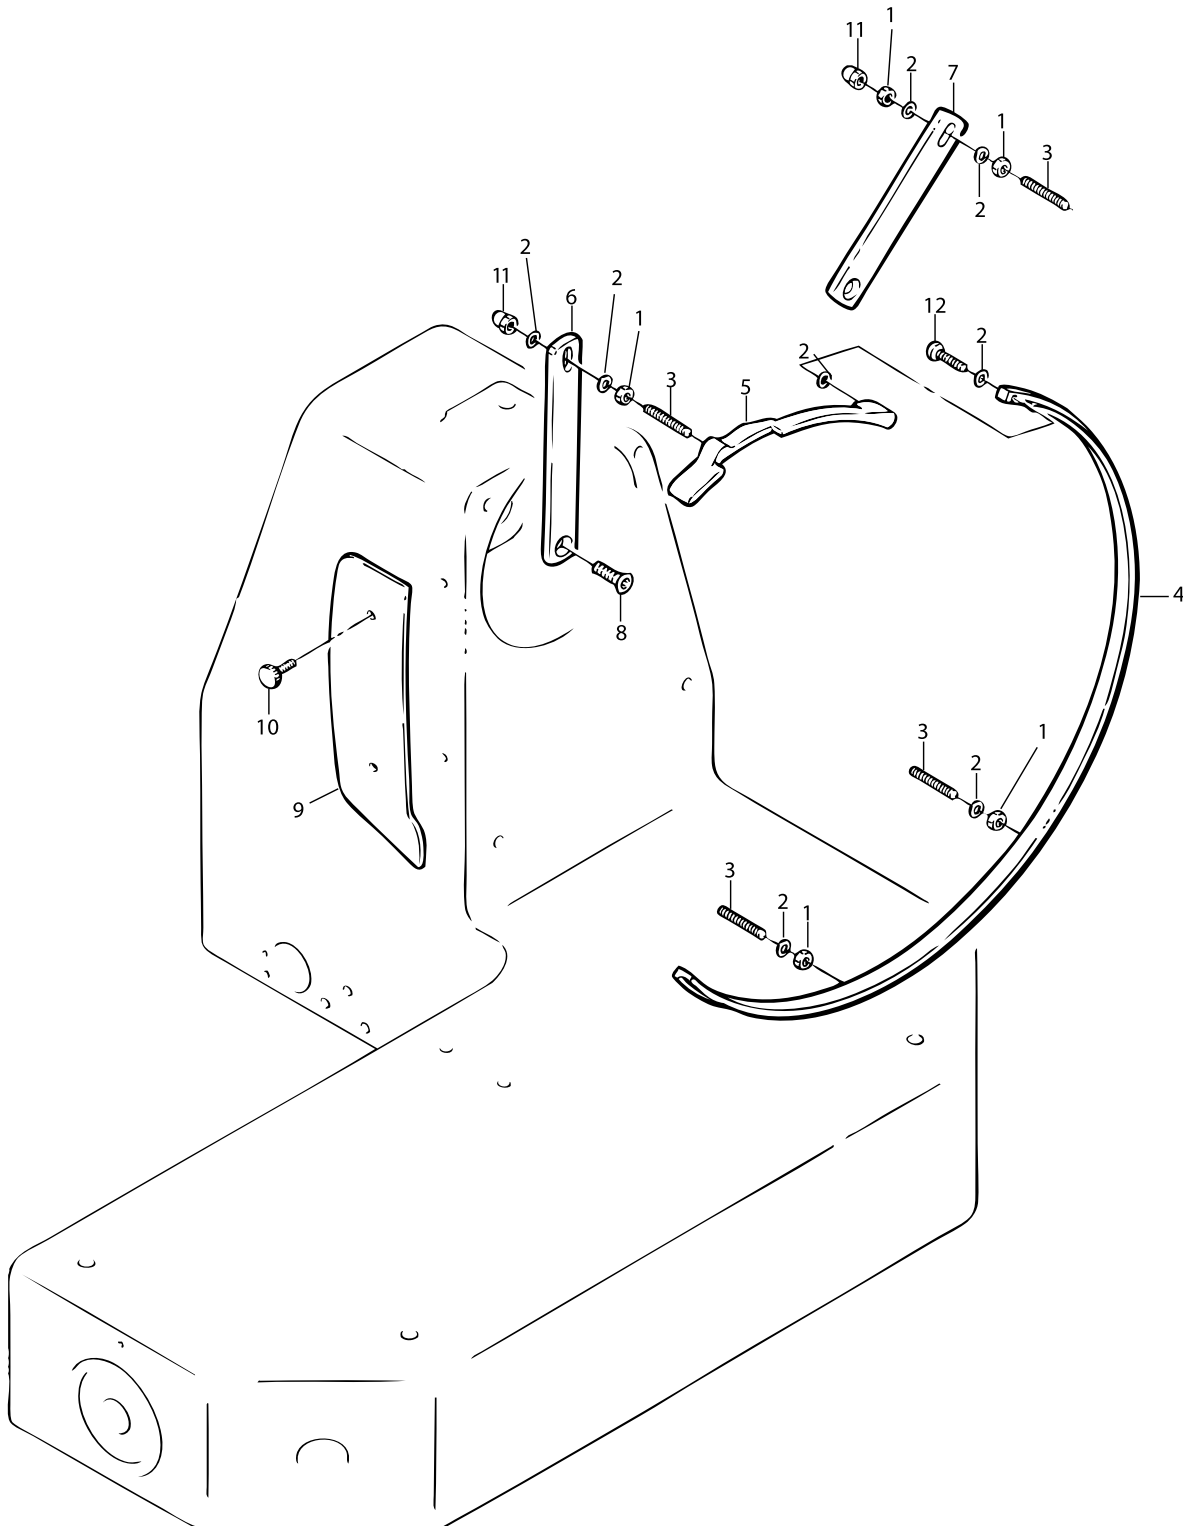

Parts Breakdown

Model MS-IT-0300-V 13647

Blade Guard