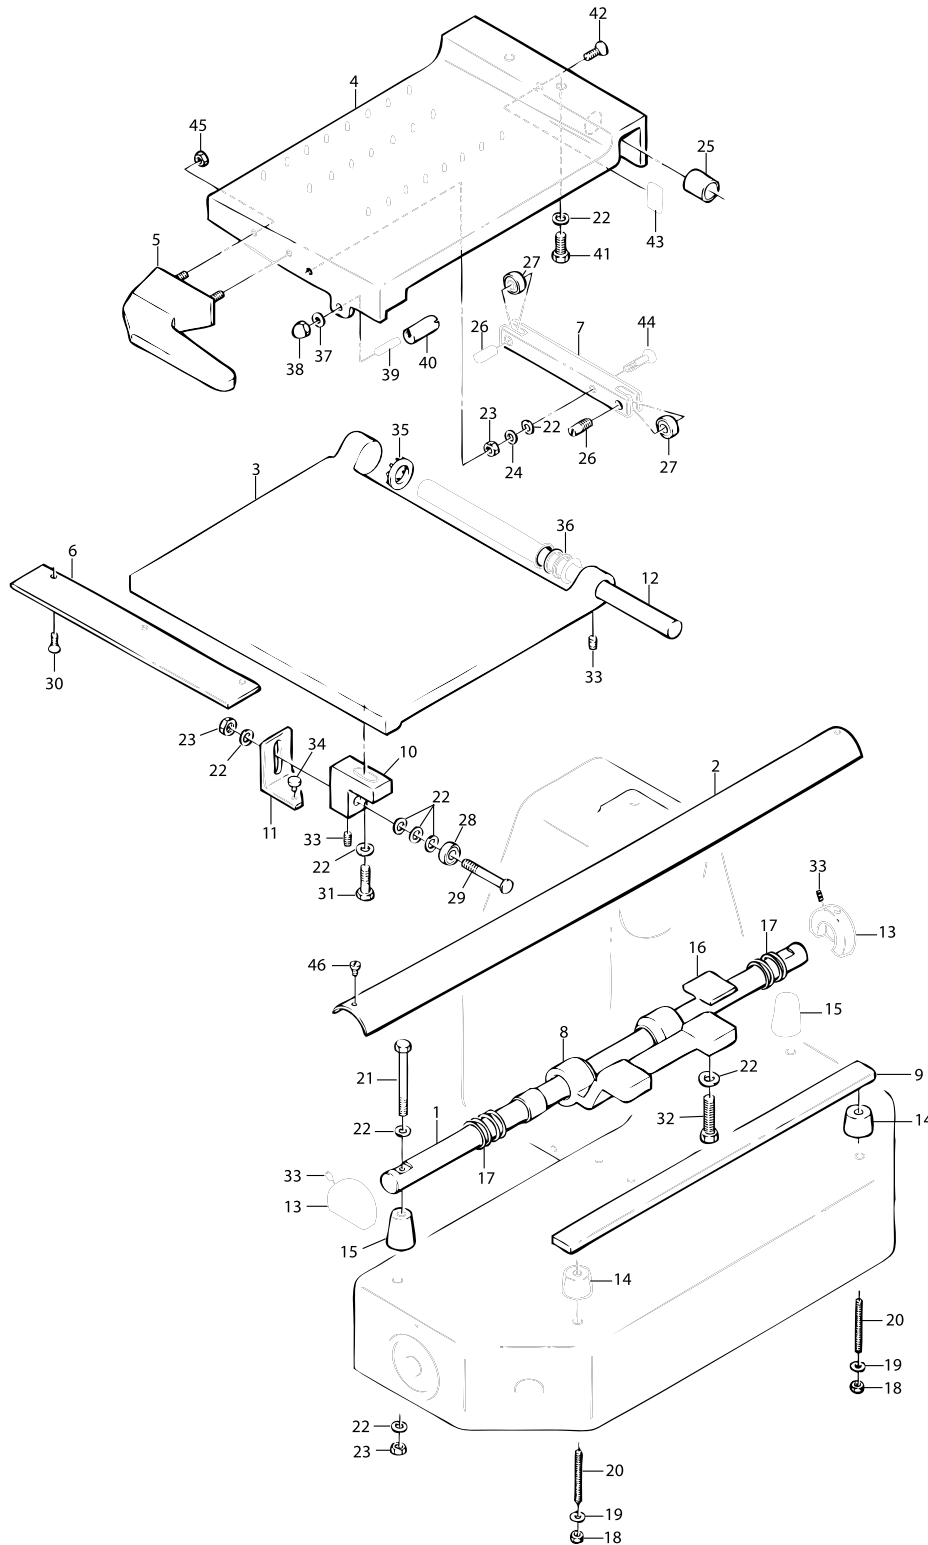

Parts Breakdown

Model MS-IT-0300-V 13647

Guide