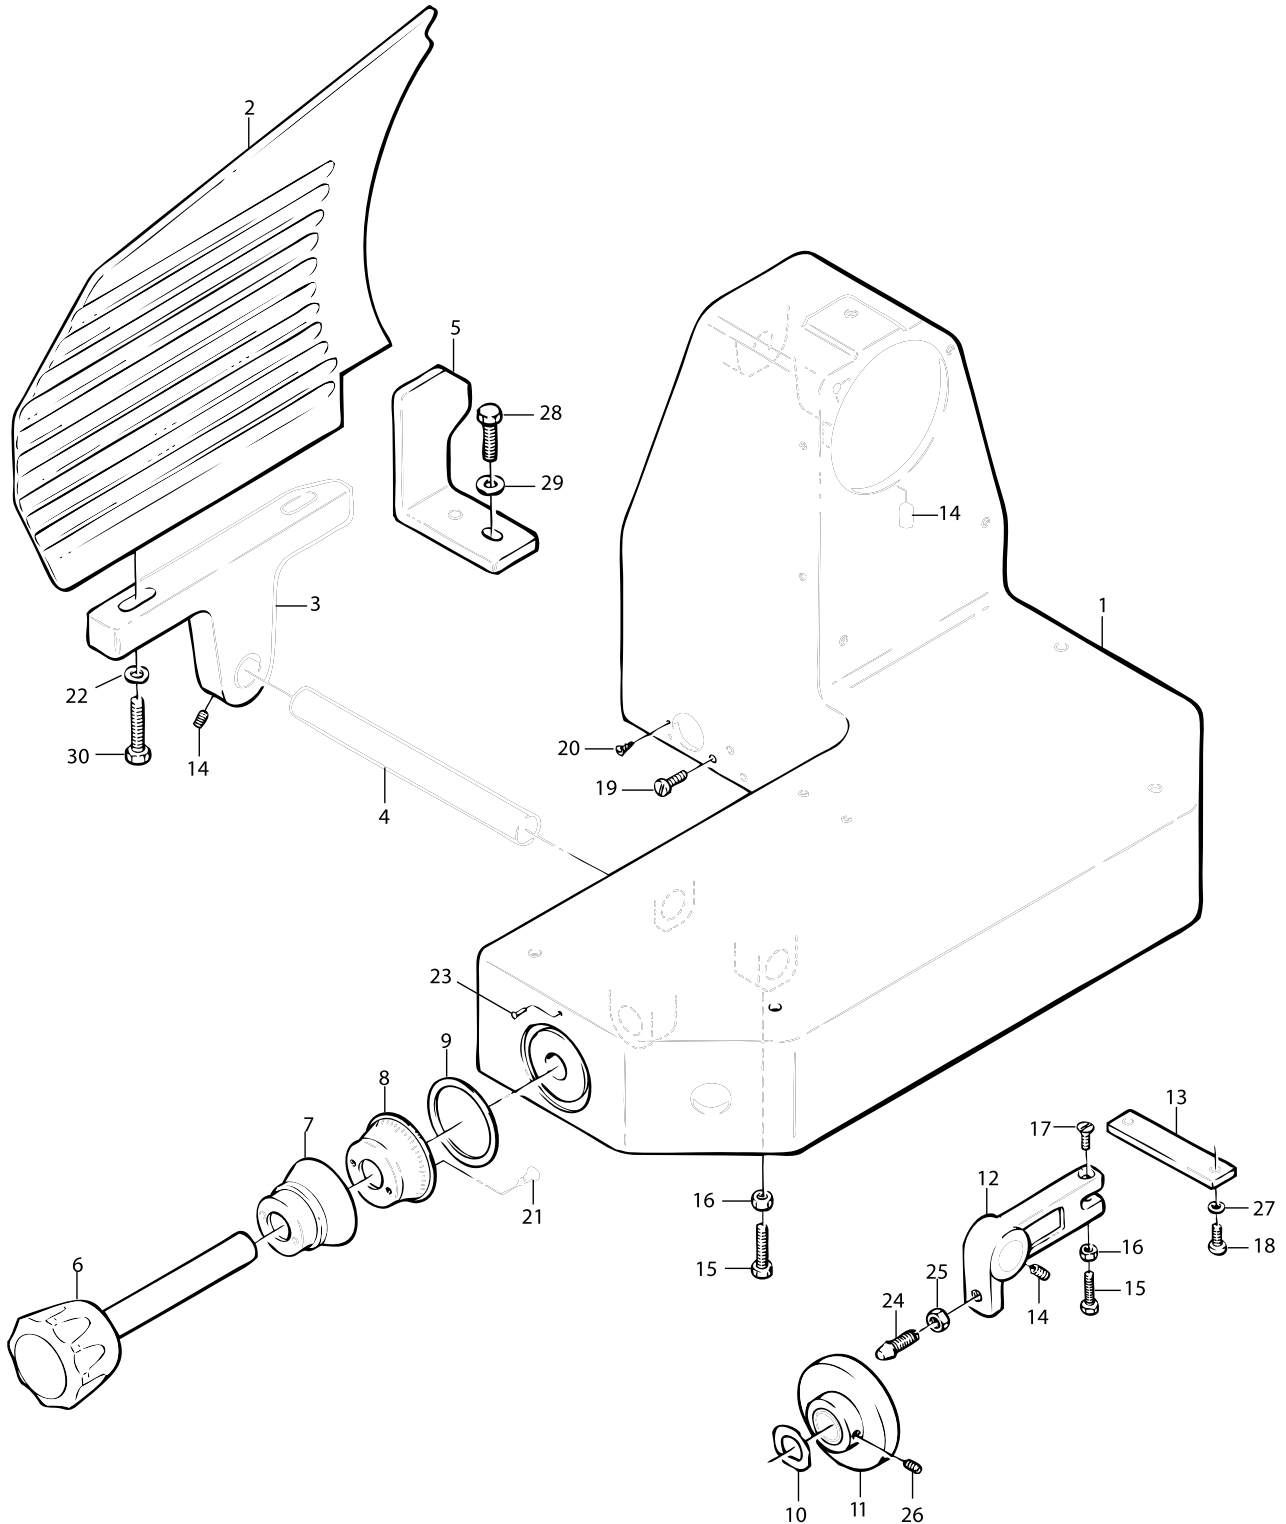

# Parts Breakdown

Model MS-IT-0300-V 13647

Stand