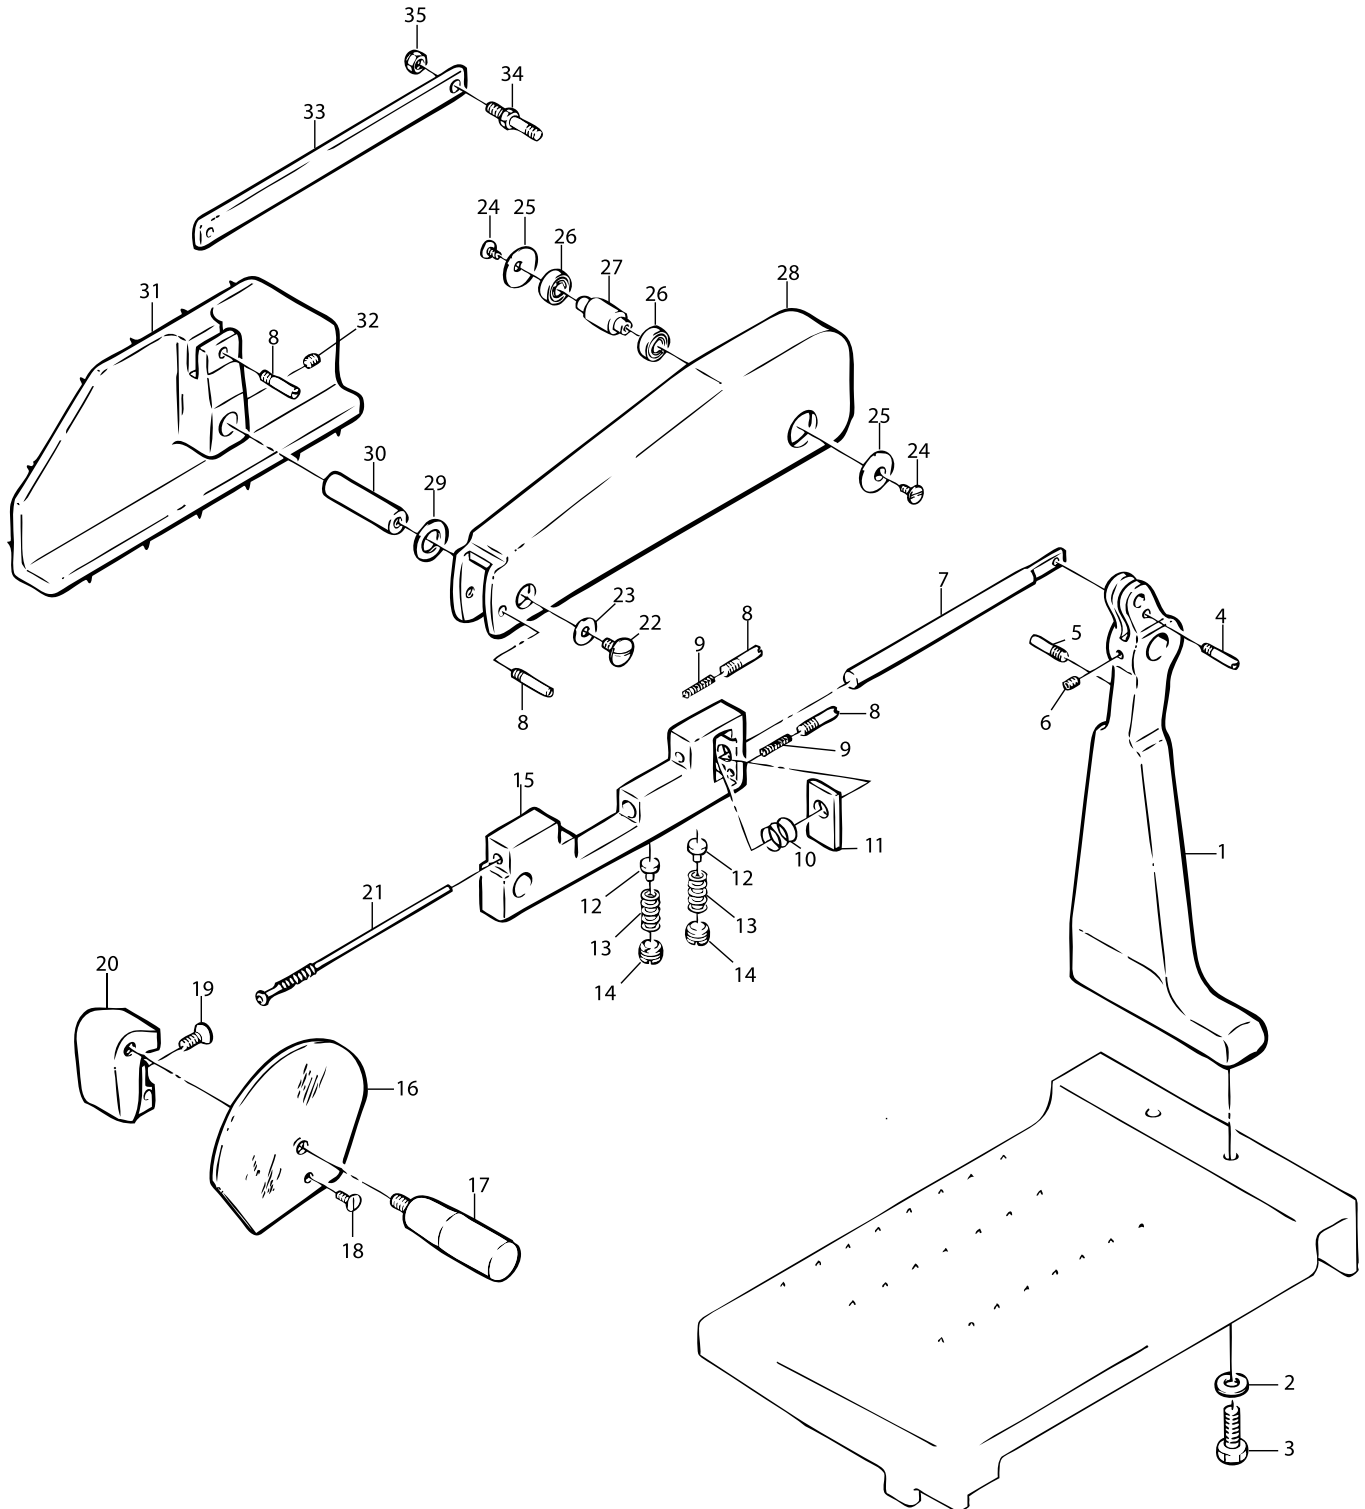

# Parts Breakdown

Model MS-IT-0300-V 13647

Meat Tray Assembly