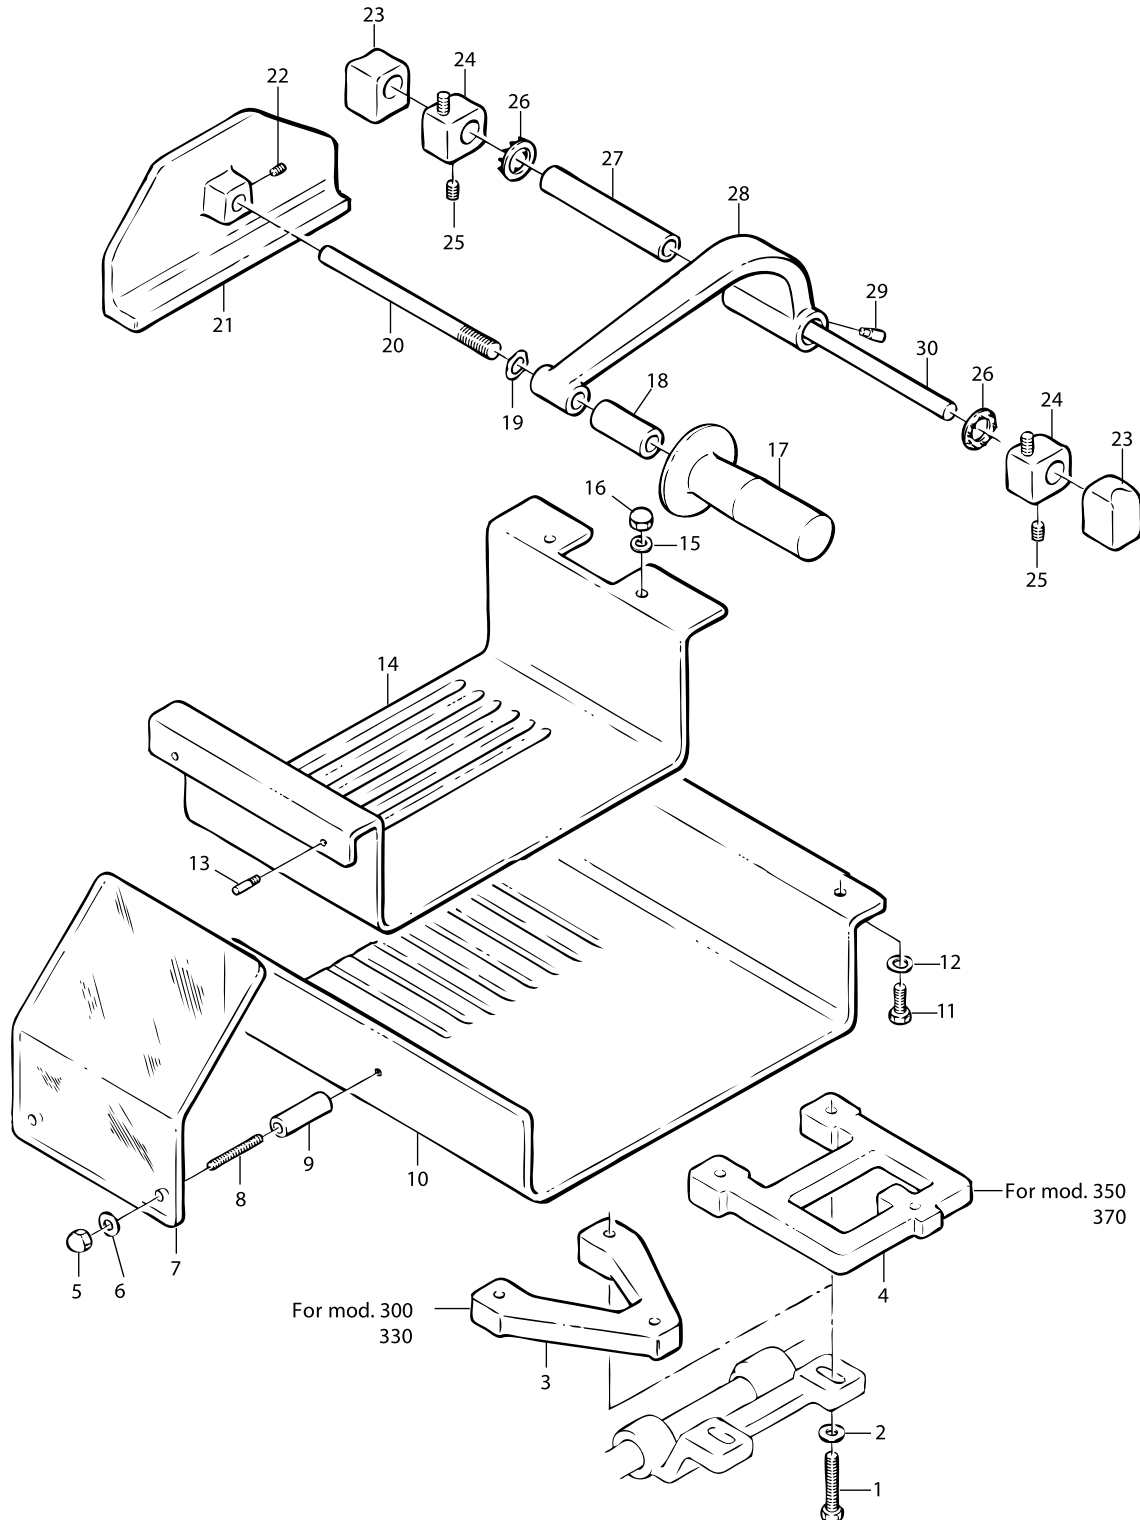

# Parts Breakdown

Model MS-IT-0300-V 13647

Food Tray Assembly

# Parts Breakdown

**Model MS-IT-0300-V** 13647

**Stand**

Item No.	Description	Position	Item No.	Description	Position	Item No.	Description	Position
31881	Housing for 13647	1	31892	Cam Plate for 13647	13	31902	Set Screw - Capped for 13647	24
31882	Guide Plate for 13647	2	31893	Set Screw 8x10 TC for 13647	14	31903	Nut 8 for 13647	25
31883	Guide Plate Support for 13647	3	31894	Bolt 5x20 for 13647	15	31904	Set Screw 6x8 TP for 13647	26
31884	Guide Plate Shaft for 13647	4	31895	Nut 5 for 13647	16	31905	Washer 5 for 13647	27
31885	Bracket for 13647	5	31896	Screw TPSV 5x10 for 13647	17	31906	Screw TE 6x12 for 13647	28
17865	Index Knob for 13647	6 - 8, 21	31897	Screw TC 5x10 for 13647	18	31907	Washer 6 for 13647	29
31887	Index Knob Bushing for 13647	9	31898	Screw TE 6x12 for 13647	19	31908	Screw TE 8x40 for 13647	30
31888	Wavy Washer for 13647	10	31899	Tapping Screw 2.9x12 for 13647	20	31891	Cam Assembly for 13647	
17851	Cam for 13647	11	31900	Washer 8 for 13647	22			
31890	Cam Guide for 13647	12	31901	Copper Rivet for 13647	23			