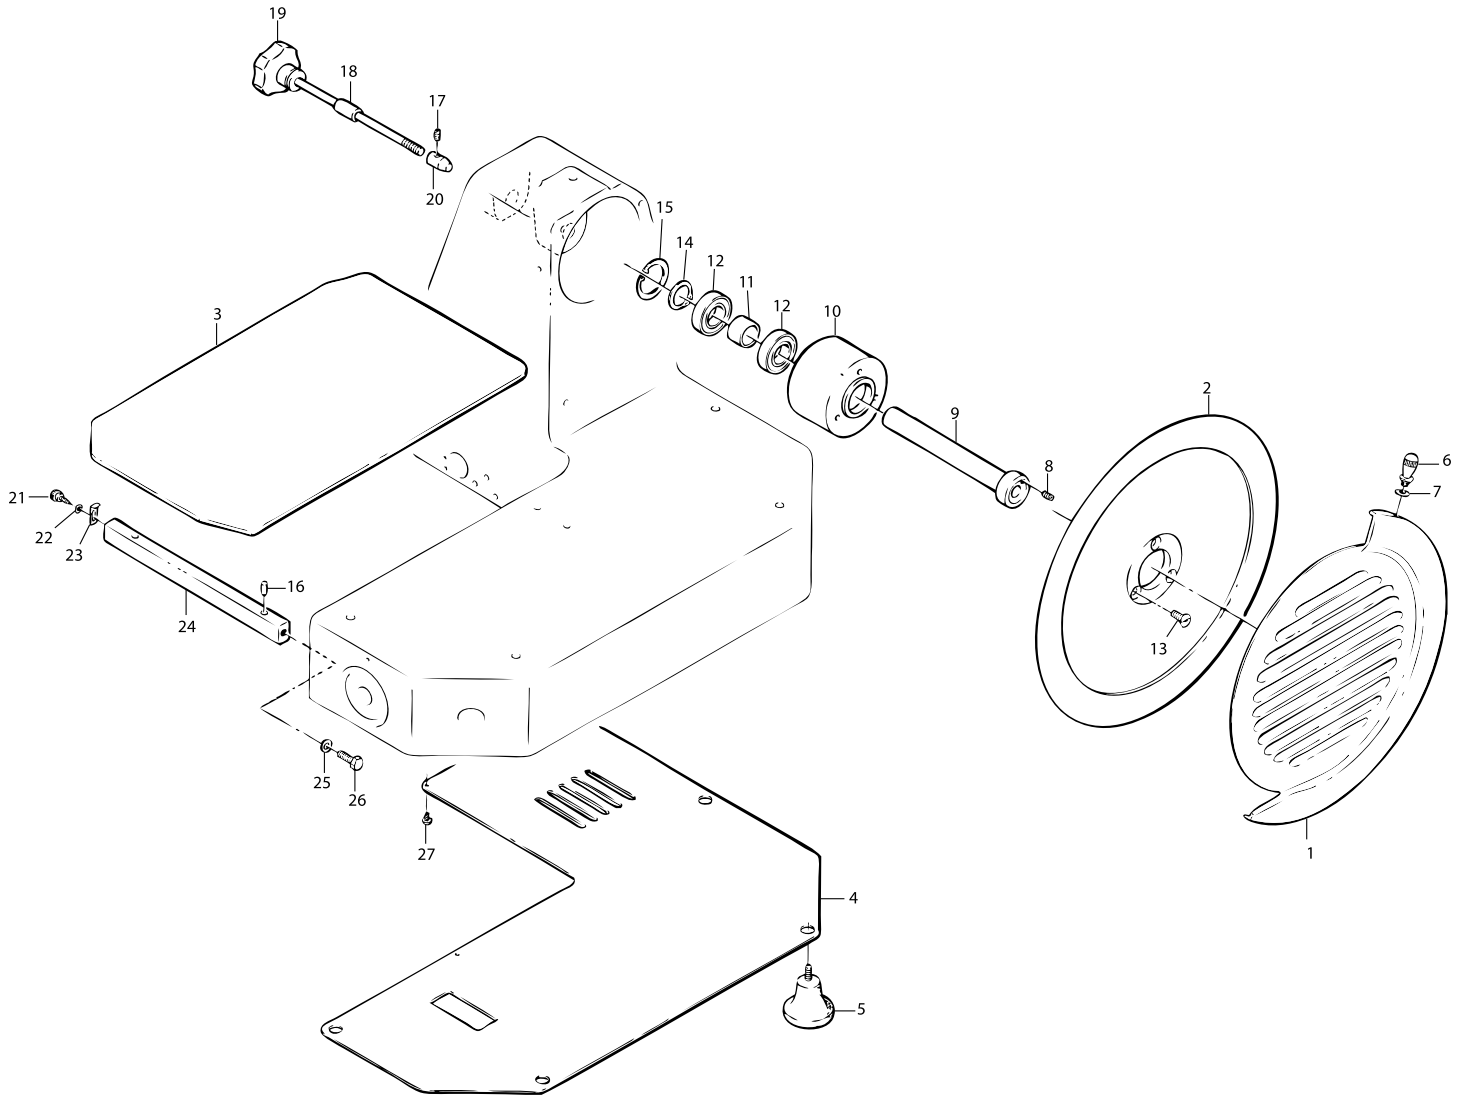

# Parts Breakdown

Model MS-IT-0300-V 13647

Meat Tray Assembly