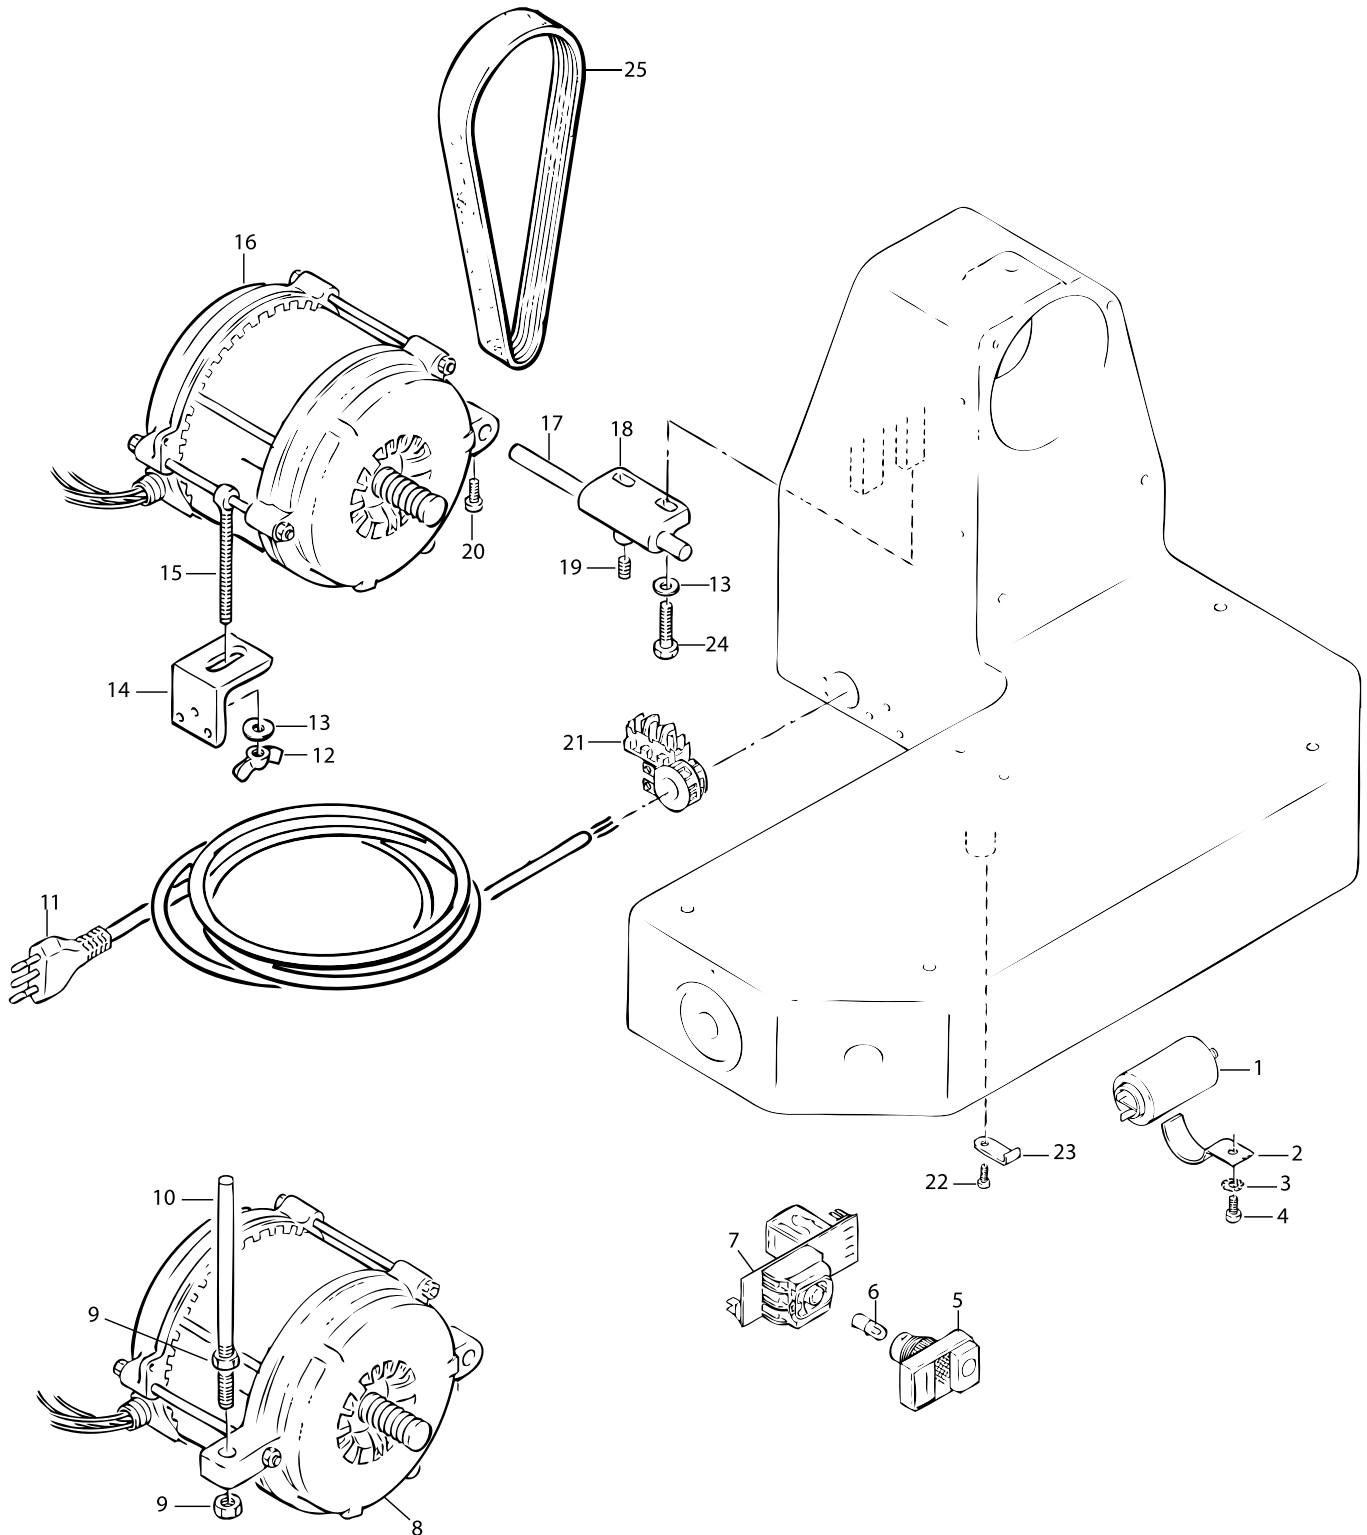

Parts Breakdown

Model MS-IT-0300-V 13647

Electrical Components