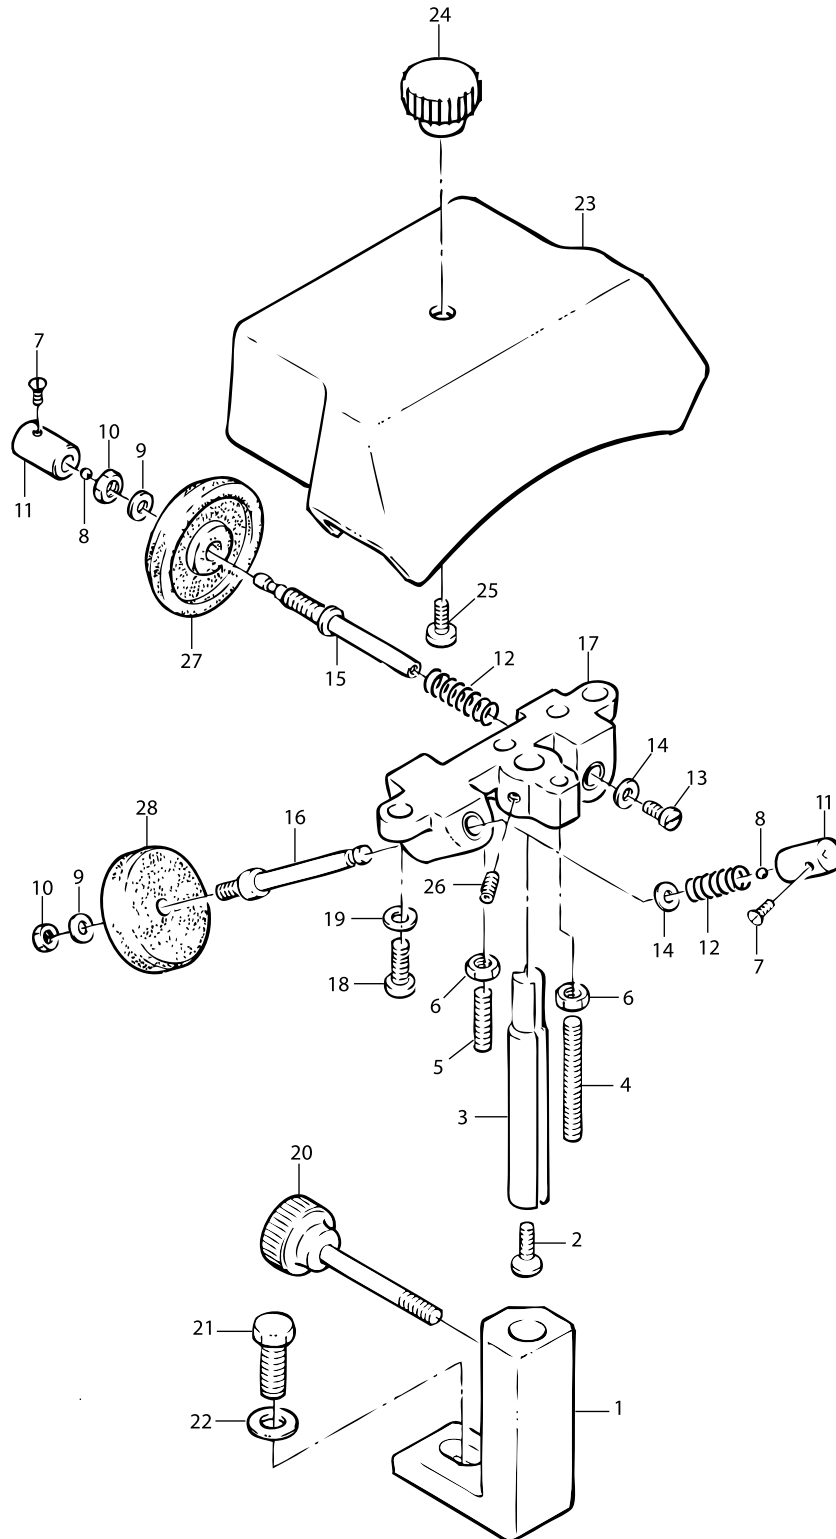

Parts Breakdown

Model MS-IT-0300-V 13647

Sharpening Assembly